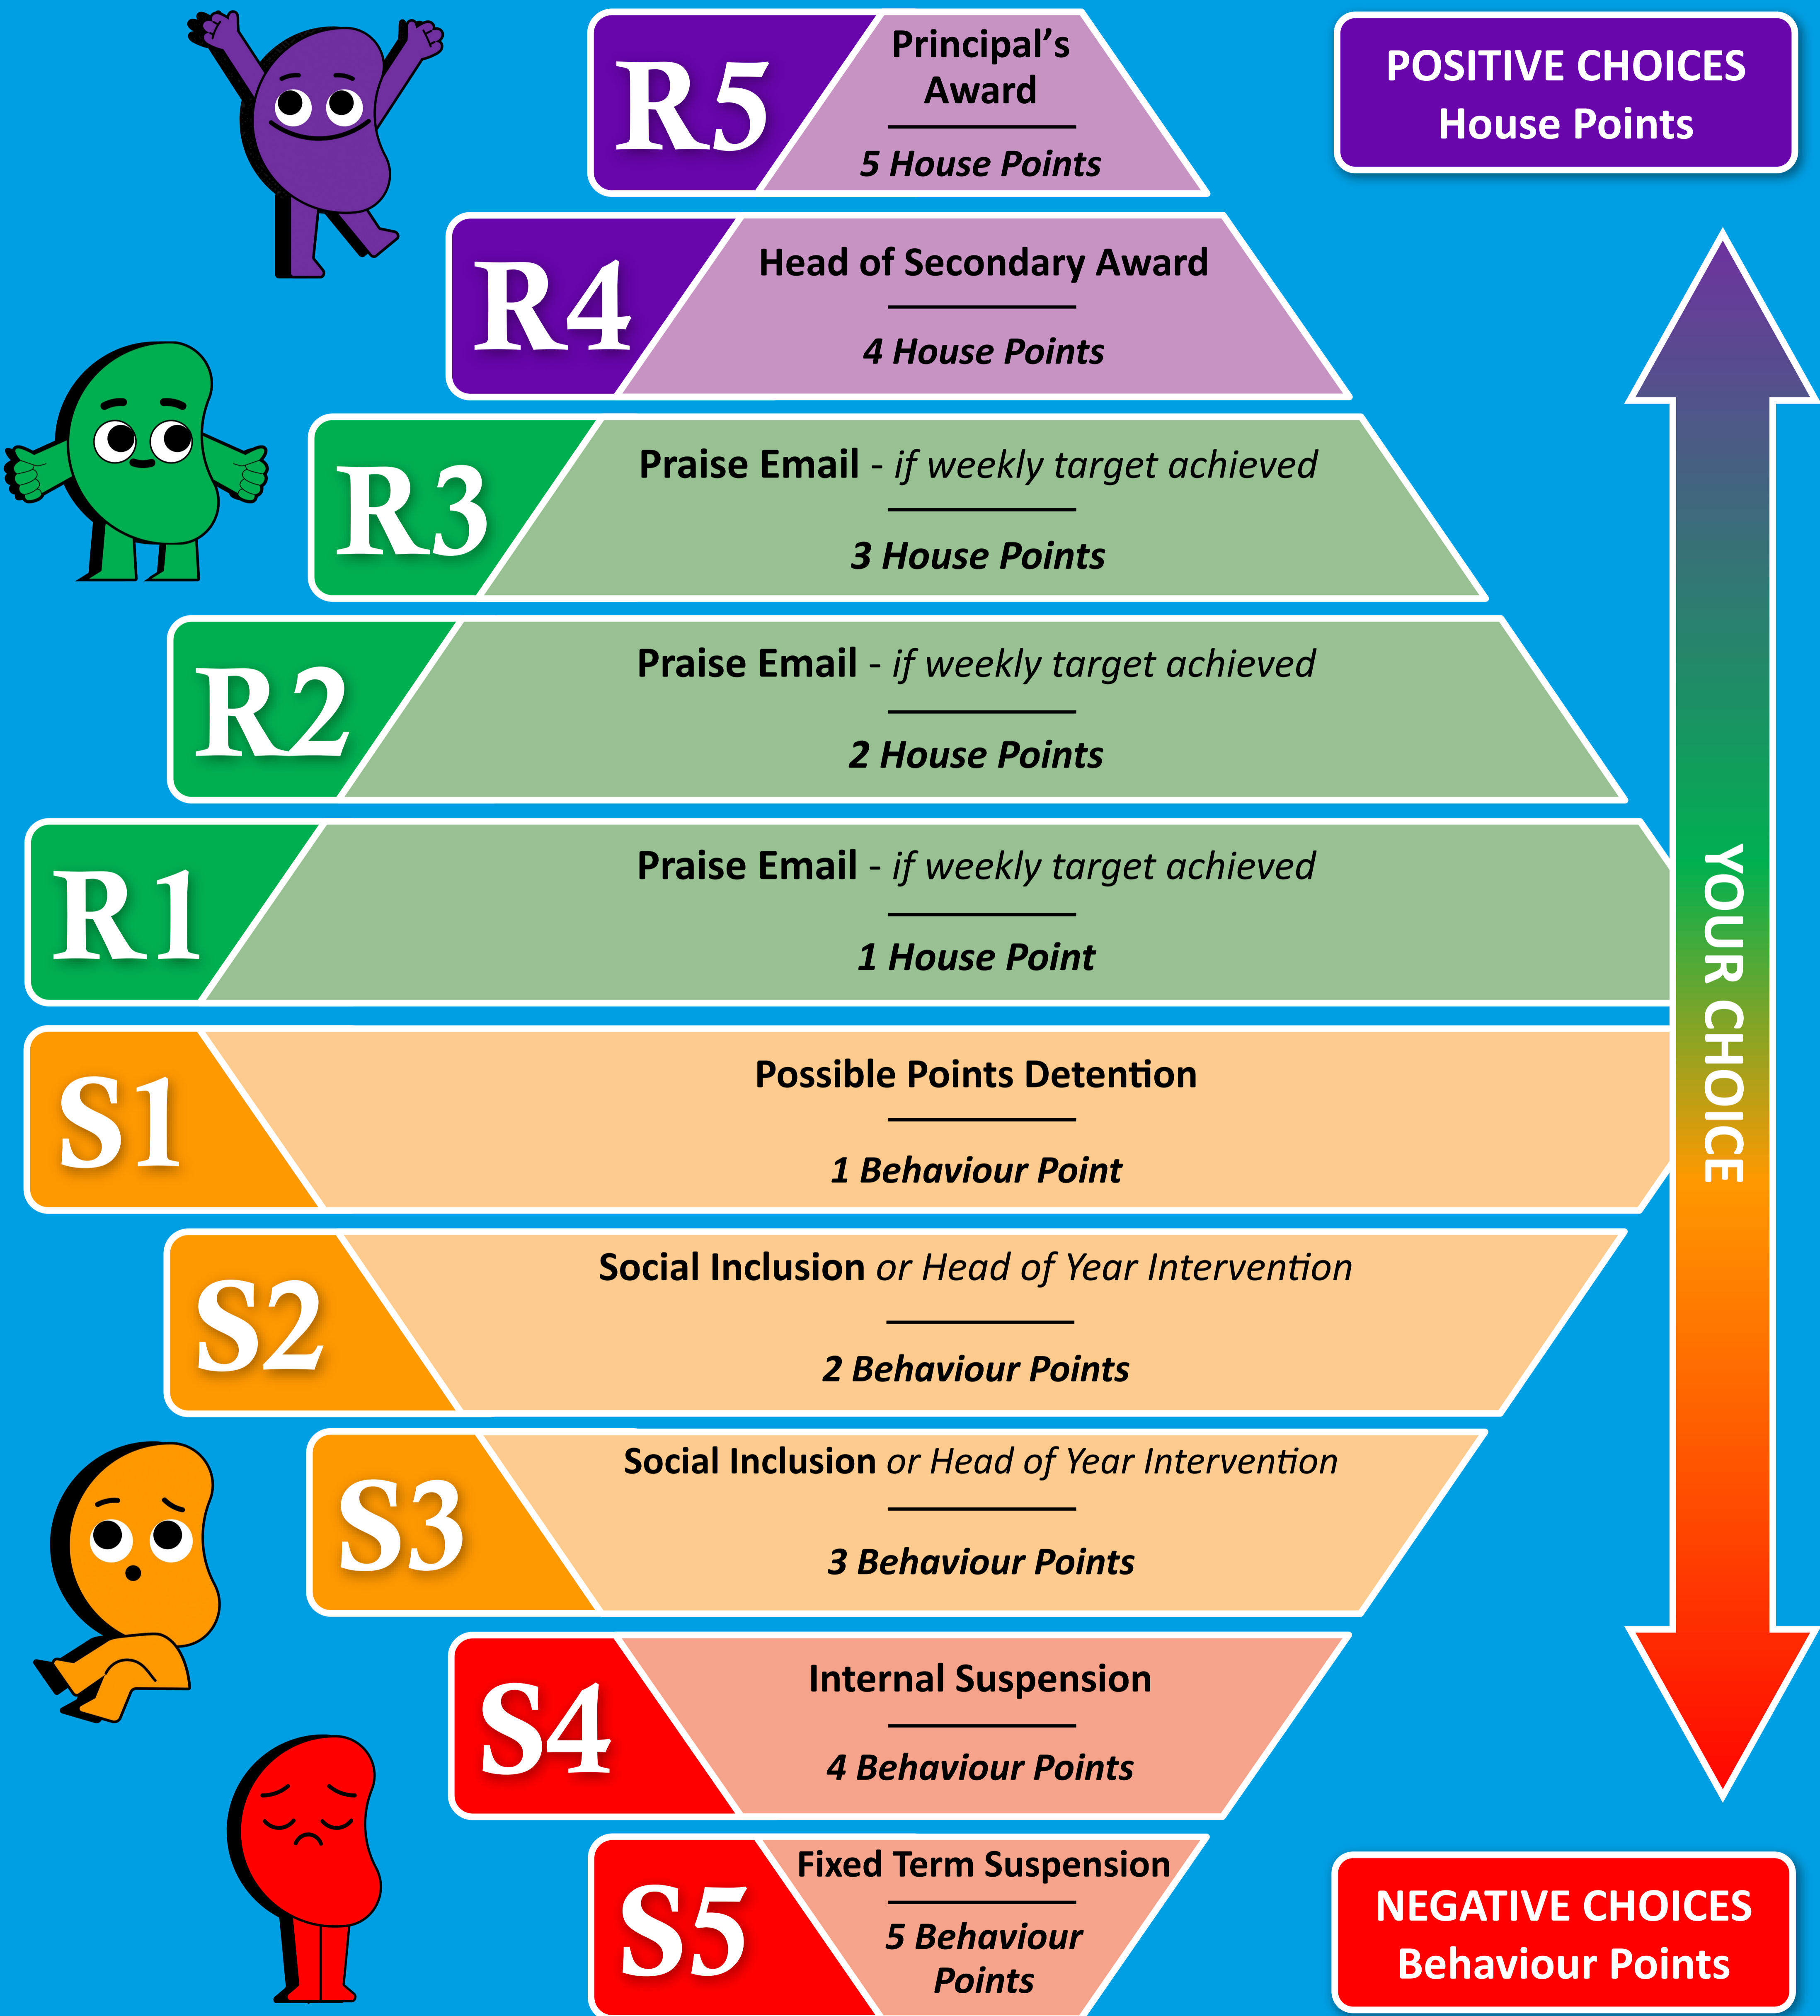

# Rewards and Sanctions

Build up your House Points to get into the **Conduct** League Draws and to support your House.

Your **conduct** will determine the level of reward or sanction you receive.